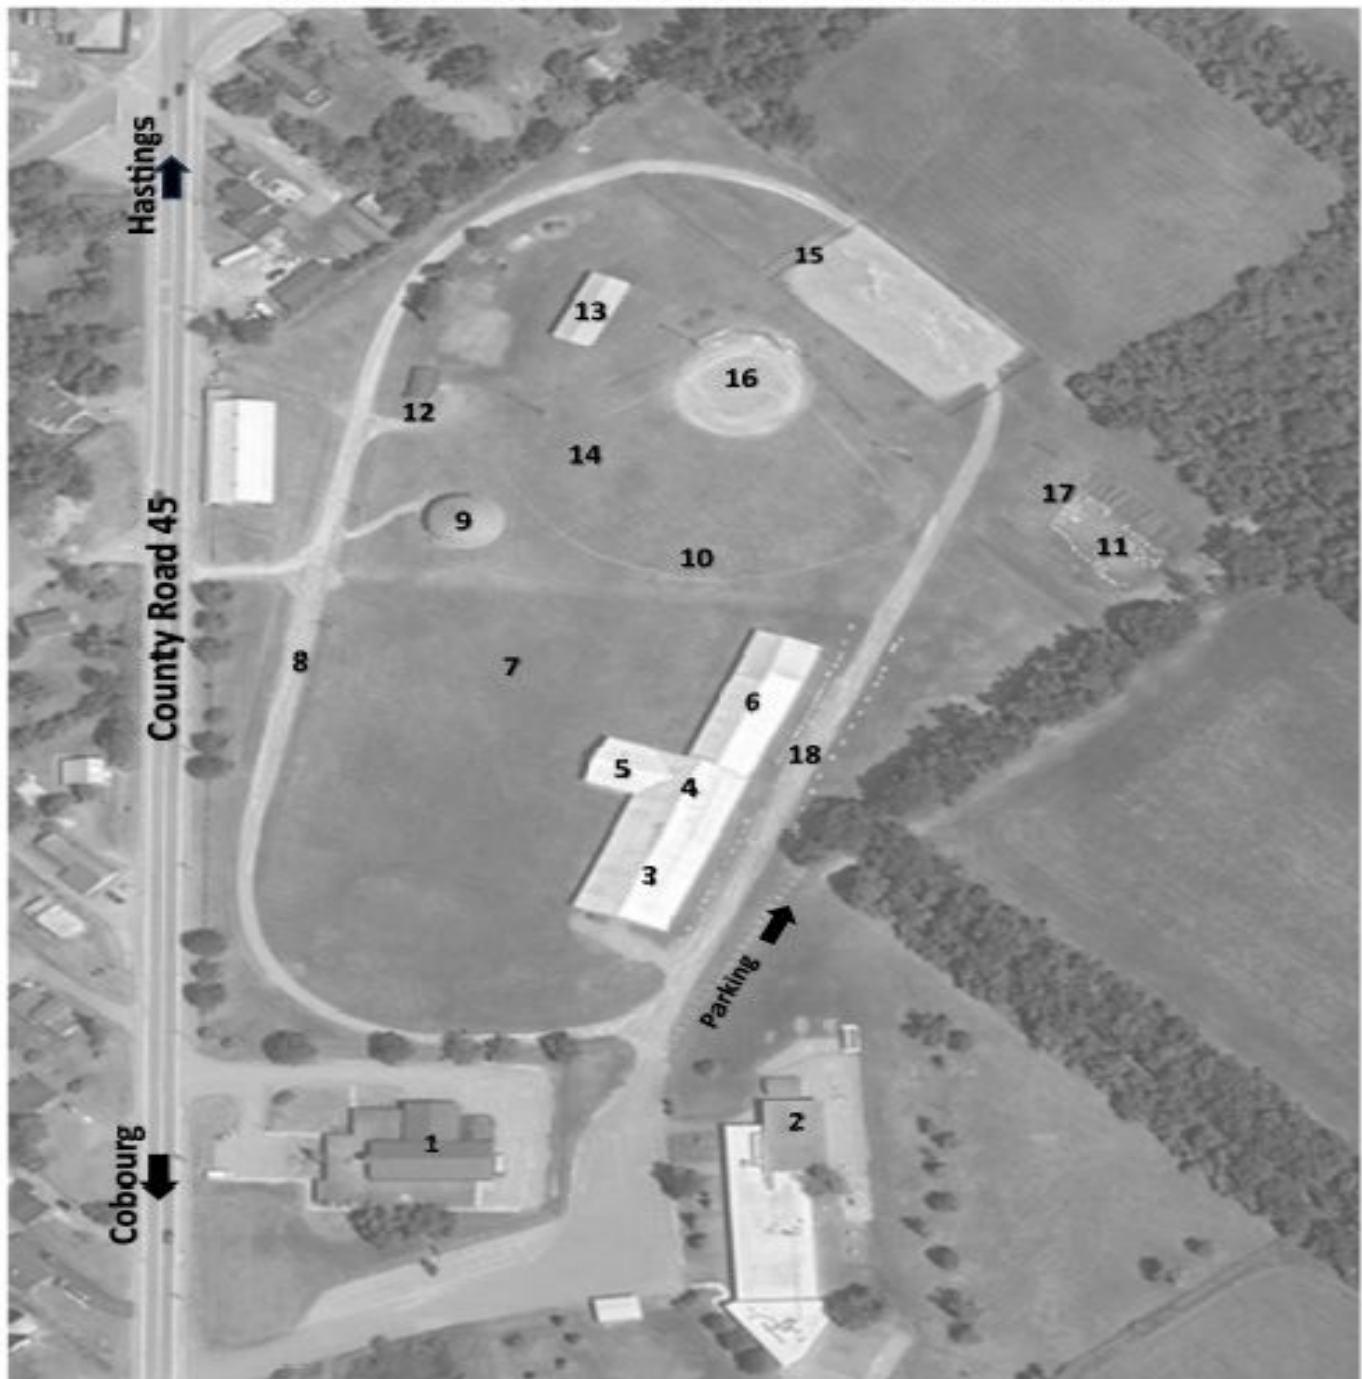

## Welcome to Roseneath Fairgrounds

- |                                     |   |
|-------------------------------------|---|
| 1. Secretary's Office/Hall Exhibits | 10. Displays/Events                       |
| 2. Roseneath School                 | 11. Demolition Derby                      |
| 3. Kids Corner                      | 12. Washrooms                             |
| 4. Cattle Show Ring                 | 13. Entertainment/Beer Garden             |
| 5. Field Crops                      | 14. K9 Dog Team                           |
| 6. Cattle                           | 15. Horse Show/Pulls/ OXC Newton Memorial |
| 7. Albion Amusements Midway         | 16. Concessions                           |
| 8. Antique Tractor Pull             | 17. Grasshogs Racing                      |
| 9. Roseneath Carousel               | 18. Truck Pull                            |