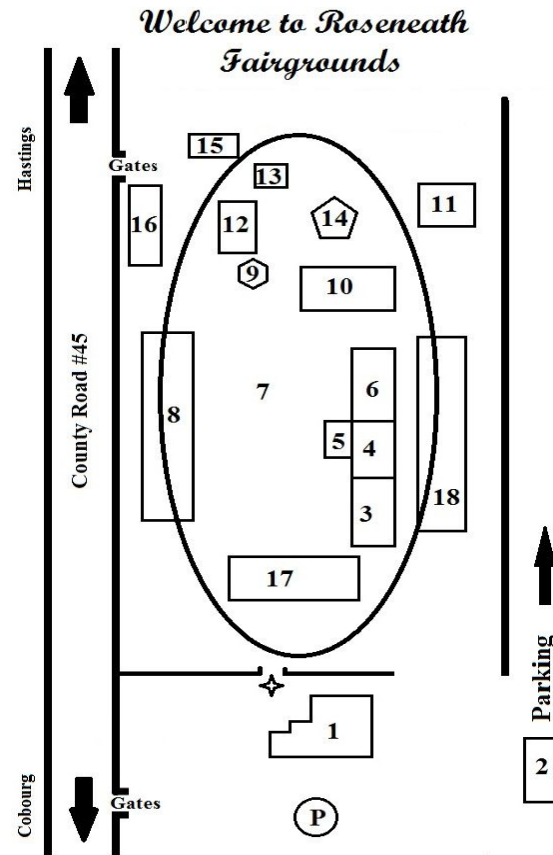

## Admission

4-H Members **ONLY**—you **MUST**  
Present you 4-H Membership  
card  
for Free Admission

## Gate Admission

**\$10.00 Daily**

Everyone 13 and over including  
exhibitors  
children 12 and under are  
**FREE**

**NO PETS ALLOWED (with the  
Exception of Service Animals)**

Parking is **FREE**

*The Roseneath Agricultural Society  
wish to extend a sincere thank you  
to the many community volunteers  
who donate countless hours  
towards the tradition better known  
as the annual  
“Roseneath Fair”*

1. Office/exhibits
2. School
3. Petting Pals
4. Cattle Show Ring
5. Field Crops/Kids Corner
6. Cattle
7. Albion Amusement Midway
8. Tractor Pull
9. Carousel
10. Attractions
11. Demo Derby/Canadian Raptors Conservqancy
12. Washrooms
13. Entertainment
14. Woofjock
15. Horse Shows/Horse Pulls
16. Carrie Fitzgerald Craft Show
17. Blades of Glory/Grasshogs Lawnmower Racing
18. Truck Pull

# Home of the Carousel

**Roseneath Fair Office**  
**Open Daily**  
**905-376-4106**

**September 25 – October 1**

9:00 am – 5:00 pm

**Thurs., Sept. 28**

7:00 pm – 9:00 pm

Place entries in Alnwick Civic  
Centre exhibit hall